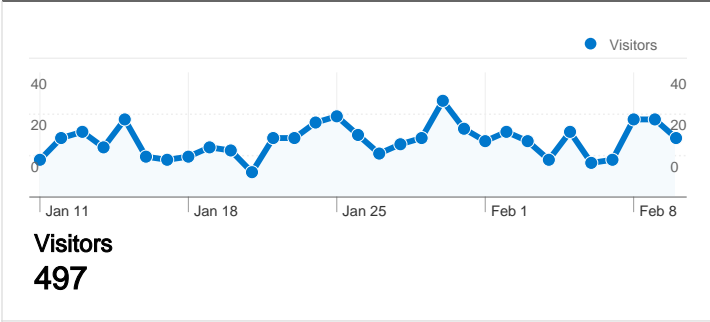

Visitors Overview