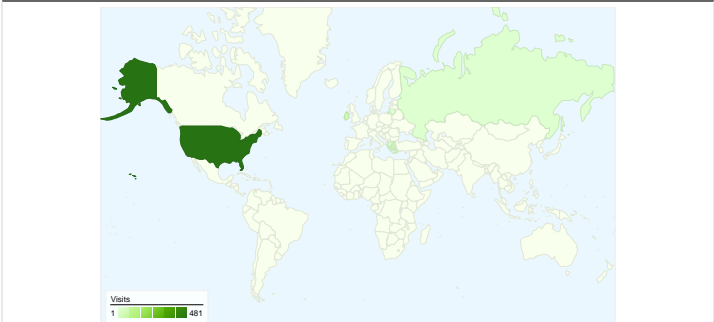

Map Overlay