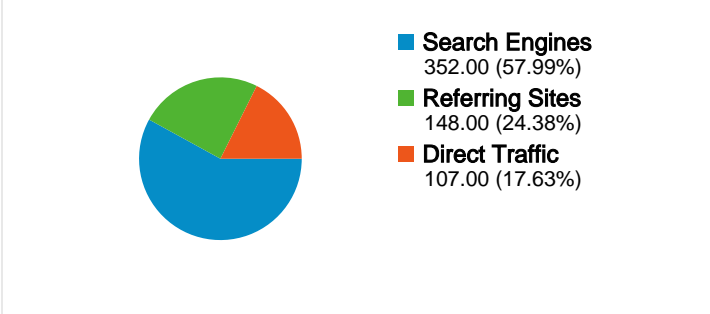

77.27% % New Visits

Visitors Overview

Map Overlay

Traffic Sources Overview

Content Overview

Pages	Pageviews	% Pageviews
/	621	41.46%
/menu/	169	11.28%
/montauk-jobs/	157	10.48%
/fresh-local-fun/	121	8.08%
/press-release/	65	4.34%

497 people visited this site

607 Visits

497 Absolute Unique Visitors

1,498 Pageviews

2.47 Average Pageviews

00:02:50 Time on Site

49.26% Bounce Rate

77.27% New Visits

All traffic sources sent a total of 607 visits

17.63% Direct Traffic

24.38% Referring Sites

57.99% Search Engines

- Search Engines
352.00 (57.99%)
- Referring Sites
148.00 (24.38%)
- Direct Traffic
107.00 (17.63%)

607 visits came from 30 countries/territories

Site Usage

Country/Territory	Visits	Pages/Visit	Avg. Time on Site	% New Visits	Bounce Rate
Visits 607 % of Site Total: 100.00%	Pages/Visit 2.47 Site Avg: 2.47 (0.00%)	Avg. Time on Site 00:02:50 Site Avg: 00:02:50 (0.00%)	% New Visits 77.27% Site Avg: 77.27% (0.00%)	Bounce Rate 49.26% Site Avg: 49.26% (0.00%)	
United States	481	2.46	00:02:42	76.09%	48.02%
Ireland	45	2.82	00:04:29	77.78%	44.44%
Greece	11	1.64	00:00:16	90.91%	81.82%
Russia	9	2.33	00:06:13	55.56%	33.33%
Lithuania	7	5.29	00:05:54	71.43%	14.29%
Canada	7	2.14	00:04:28	85.71%	42.86%
United Kingdom	5	2.60	00:04:18	80.00%	40.00%
Taiwan	3	1.00	00:00:00	100.00%	100.00%
Italy	3	1.00	00:00:00	100.00%	100.00%