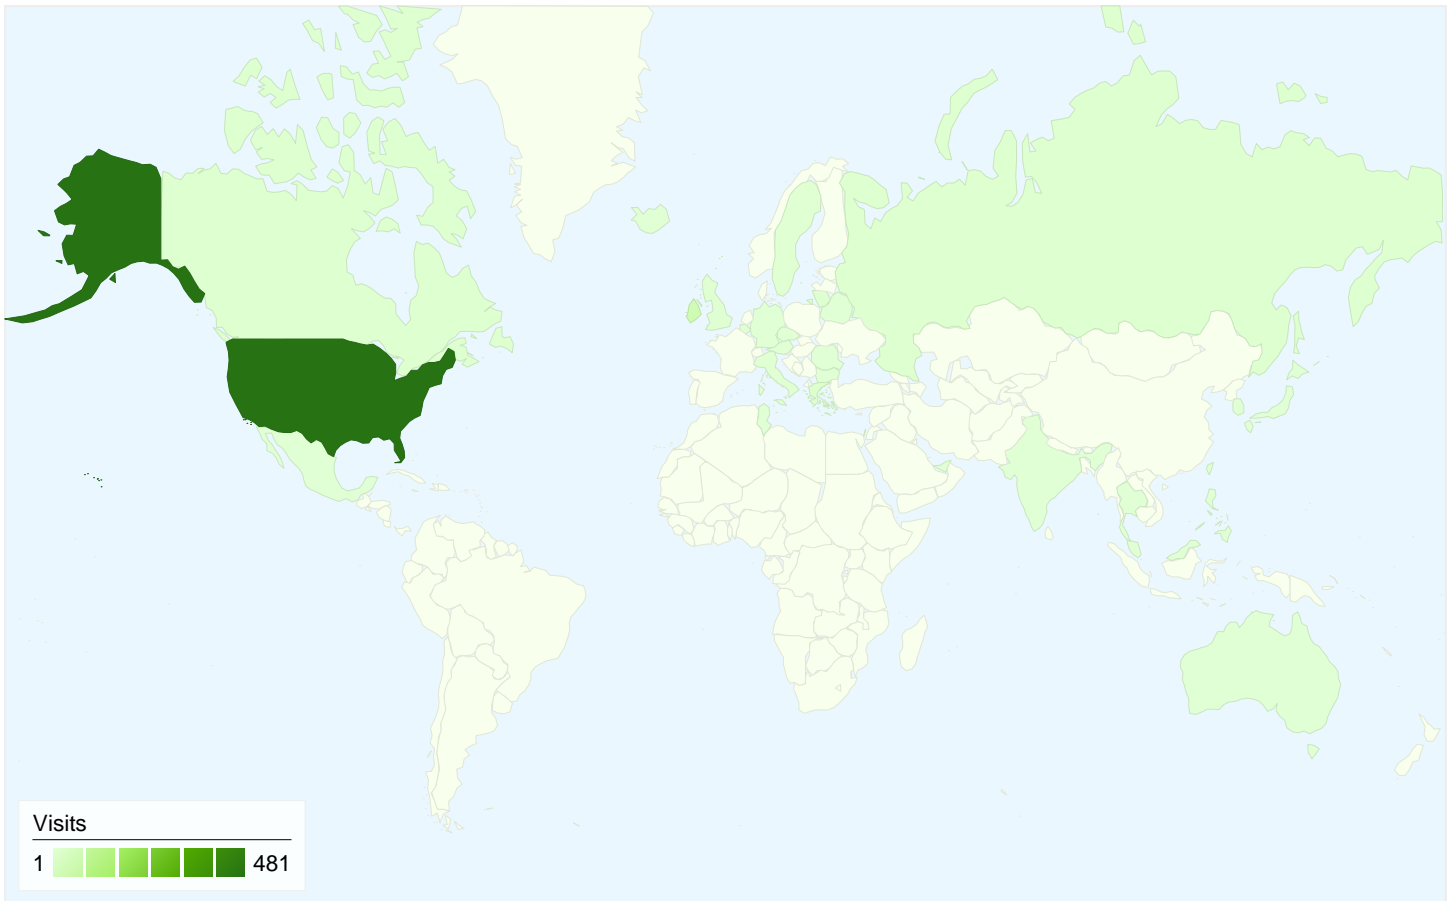

497 people visited this site

607 Visits

497 Absolute Unique Visitors

1,498 Pageviews

2.47 Average Pageviews

00:02:50 Time on Site

49.26% Bounce Rate

77.27% New Visits

All traffic sources sent a total of 607 visits

17.63% Direct Traffic

24.38% Referring Sites

57.99% Search Engines

- Search Engines
352.00 (57.99%)
- Referring Sites
148.00 (24.38%)
- Direct Traffic
107.00 (17.63%)

Top Traffic Sources

Sources	Visits	% visits	Keywords	Visits	% visits
google (organic)	320	52.72%	grand opening press release	58	16.48%
(direct) ((none))	107	17.63%	fishbar montauk	28	7.95%
gonefishingmarina.com	20	3.29%	montauk restaurants	28	7.95%
montauk-online.com (referral)	20	3.29%	fishbar	23	6.53%
yahoo (organic)	15	2.47%	fish bar	11	3.12%

607 visits came from 30 countries/territories

Site Usage

Country/Territory	Visits	Pages/Visit	Avg. Time on Site	% New Visits	Bounce Rate
Visits 607 % of Site Total: 100.00%	Pages/Visit 2.47 Site Avg: 2.47 (0.00%)	Avg. Time on Site 00:02:50 Site Avg: 00:02:50 (0.00%)	% New Visits 77.27% Site Avg: 77.27% (0.00%)	Bounce Rate 49.26% Site Avg: 49.26% (0.00%)	
United States	481	2.46	00:02:42	76.09%	48.02%
Ireland	45	2.82	00:04:29	77.78%	44.44%
Greece	11	1.64	00:00:16	90.91%	81.82%
Russia	9	2.33	00:06:13	55.56%	33.33%
Lithuania	7	5.29	00:05:54	71.43%	14.29%
Canada	7	2.14	00:04:28	85.71%	42.86%
United Kingdom	5	2.60	00:04:18	80.00%	40.00%
Taiwan	3	1.00	00:00:00	100.00%	100.00%
Italy	3	1.00	00:00:00	100.00%	100.00%